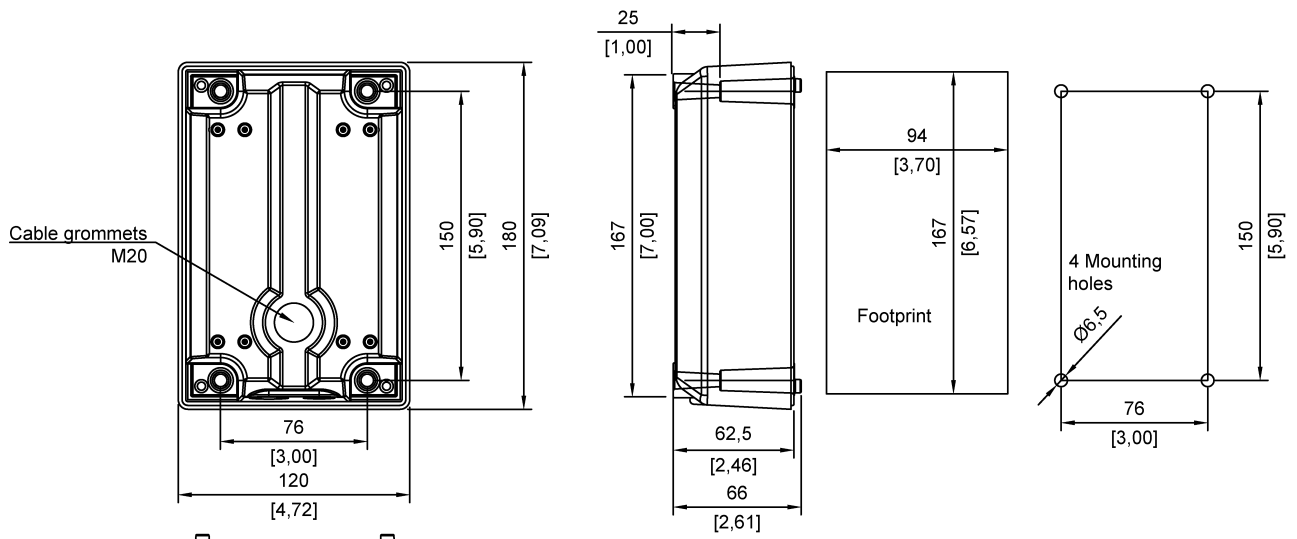

1008140010

TA-1

Turbine Compact Onwall Back Box

Back Box for on-wall mounting of all Turbine Compact Stations

IP66

IK10

Description

Back Box for on-wall mounting of all Turbine Compact Stations

Technical Dimensions

Parts included in the package

Specifications

MECHANICAL

Size (WxHxD): 120 x 180 x 62mm

Wt: 0.8kg

Ingress protection rating

IP-66, tested according to EN 60529