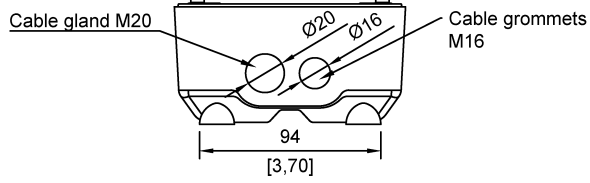

1008140010

TA-1

Turbine Compact Onwall Back Box

Back Box for on-wall mounting of all Turbine Compact Stations

IP66

IK10

Description

Back Box for on-wall mounting of all Turbine Compact Stations

Technical Dimensions

Parts included in the package

Specifications

MECHANICAL

Size (WxHxD): 120 x 180 x 62mm

Wt: 0.8kg

Ingress protection rating

IP-66, tested according to EN 60529

Impact protection rating

IK 10, tested according to EN 62262

Material

Aluminum alloy - A413.0, AlSi12Fe, painted

Finish

Grey RAL 9007. Custom colors possible*

*Please contact our local sales office for details.