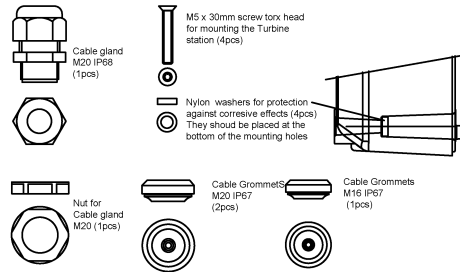

1008140010

TA-1

Turbine Compact Onwall Back Box

Back Box for on-wall mounting of all Turbine Compact Stations

IP66

IK10

Description

Back Box for on-wall mounting of all Turbine Compact Stations

Technical Dimensions

Parts included in the package

Specifications

MECHANICAL

Size (WxHxD): 120 x 180 x 62mm

Wt: 0.8kg

Ingress protection rating

IP-66, tested according to EN 60529